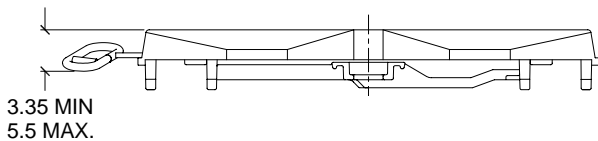

TOPPLATE*

Fifth Wheel Product Line Prefix	Topplate Style	Topplate Lube Type	Topplate Release Type
JSK	37U	—	—

Standard Lube Surface – S
 With Low Lube Plates – W
 Auto Lube (4 holes) – A

L - Left Hand Release
 A - Air Release
 B - Left Hand Retractable Handle

Example: JSK 37USL

DIMENSIONAL INFORMATION

Locked

Unlocked

*Pins, bushings & collars not included when ordering 37U topplate only.