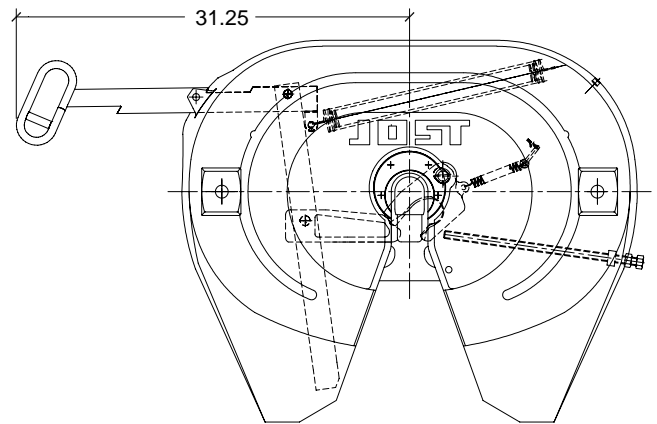

TOPPLATE*

Fifth Wheel Product Line Prefix	Topplate Style	Topplate Lube Type	Topplate Release Type
JSK	37U	—	—

Standard Lube Surface – S
 With Low Lube Plates – W
 Auto Lube (4 holes) – A

L - Left Hand Release
 A - Air Release
 B - Left Hand Retractable Handle

Example: JSK 37USL

DIMENSIONAL INFORMATION

Locked

Unlocked

*Pins, bushings & collars not included when ordering 37U topplate only.