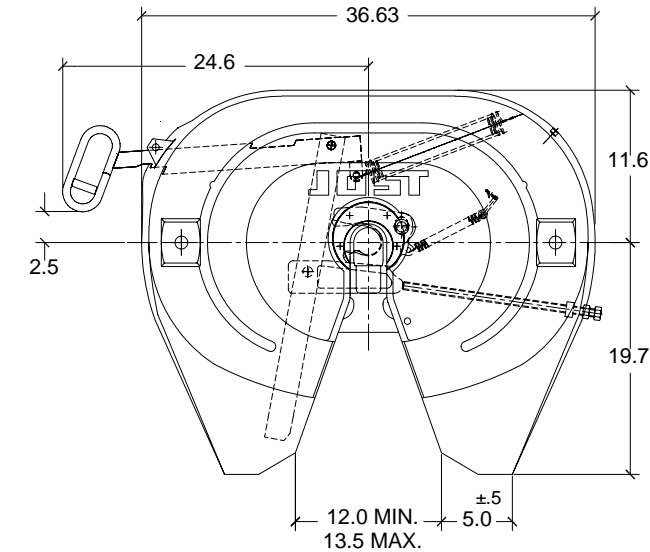

TOPPLATE*

Fifth Wheel Product Line Prefix	Topplate Style	Topplate Lube Type	Topplate Release Type
JSK	37U	—	—

Standard Lube Surface – S
 With Low Lube Plates – W
 Auto Lube (4 holes) – A

L - Left Hand Release
 A - Air Release
 B - Left Hand Retractable Handle

Example: JSK 37USL

DIMENSIONAL INFORMATION

Locked

Unlocked

*Pins, bushings & collars not included when ordering 37U topplate only.