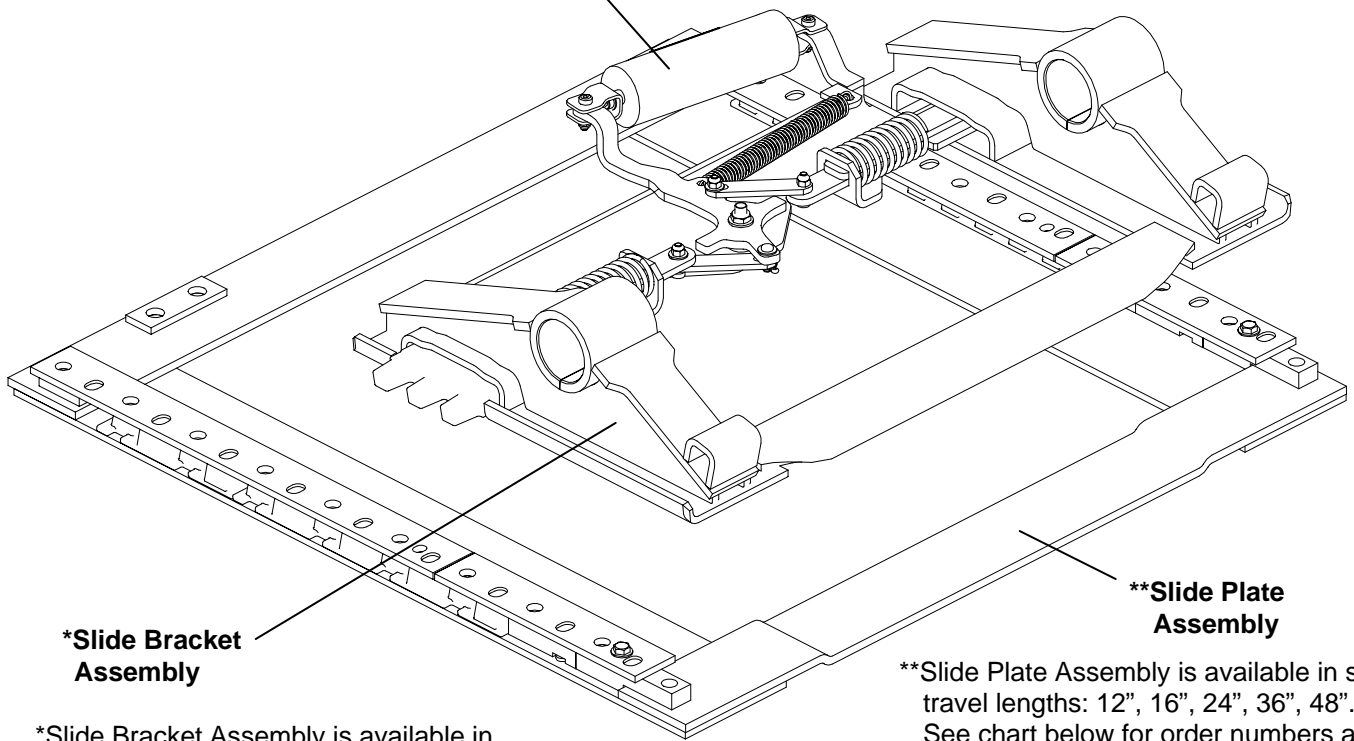

Air cylinder not included, order
SK 75015-03 (see pg. 34)

***Slide Bracket
Assembly**

****Slide Plate
Assembly**

*Slide Bracket Assembly is available in fifth wheel heights: 7", 8", 9", 10" or 11". See chart below for order numbers and see page 13 for details.

**Slide Plate Assembly is available in standard travel lengths: 12", 16", 24", 36", 48". See chart below for order numbers and see page 14 for details.

To Order Slide Bracket Assembly Only	
JOIST Order Number	Height
A7P	7" F.W. Height
A8P	8" F.W. Height
A9P	9" F.W. Height
A10P	10" F.W. Height
A11P	11" F.W. Height

To Order Slide Plate Assembly Only	
JOIST Order Number	Travel
X12	12" Travel
X16	16" Travel
X24	24" Travel
X36	36" Travel
X48	48" Travel