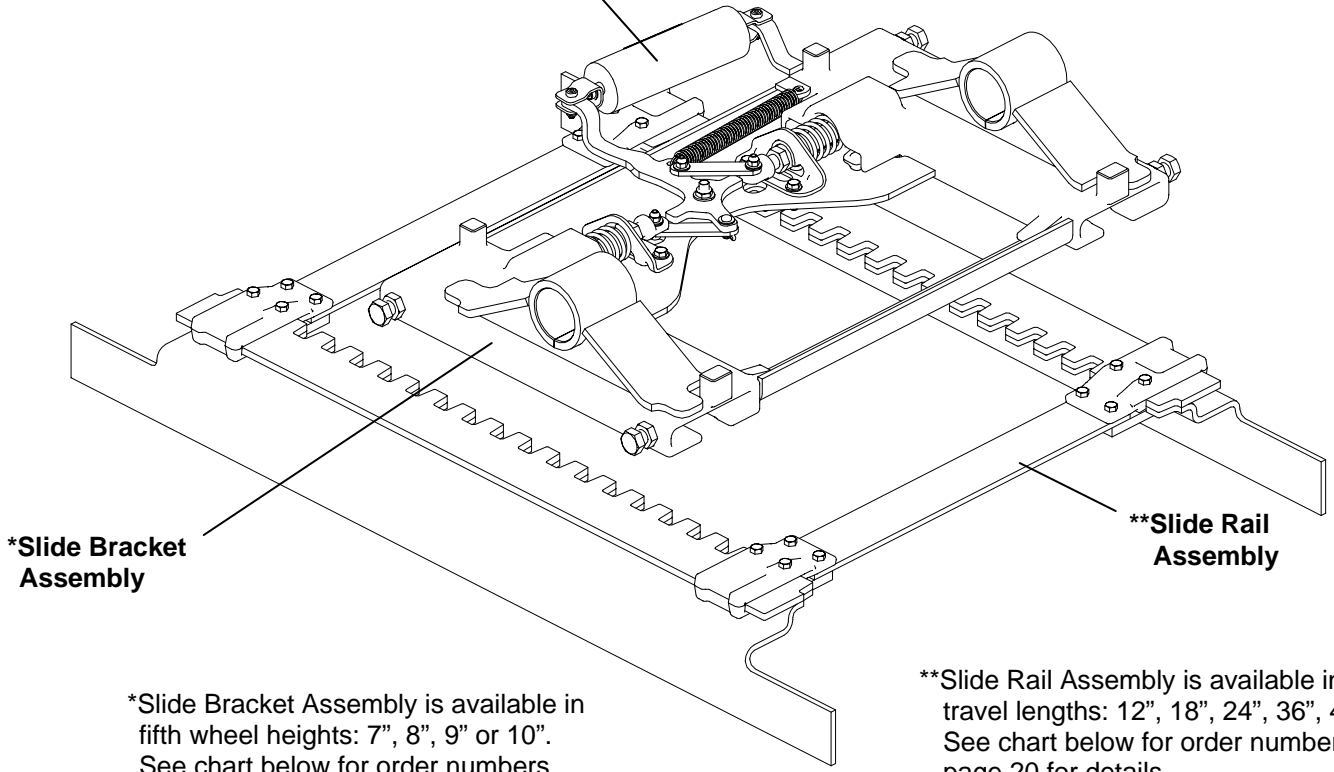

Air cylinder not included, order  
SK 75015-03 (see pg. 34)

**\*Slide Bracket  
Assembly**

**\*\*Slide Rail  
Assembly**

\*Slide Bracket Assembly is available in fifth wheel heights: 7", 8", 9" or 10". See chart below for order numbers and see page 19 for details.

\*\*Slide Rail Assembly is available in standard travel lengths: 12", 18", 24", 36", 48". See chart below for order numbers and see page 20 for details.

<b>To Order Slide Bracket Assembly Only</b>	
<b>JOIST</b> Order Number	Height
B7P	7" F.W. Height
B8P	8" F.W. Height
B9P	9" F.W. Height
B10P	10" F.W. Height

<b>To Order Slide Rail Assembly Only</b>	
<b>JOIST</b> Order Number	Travel
SK 75039-12	12" Travel
SK 75039-18	18" Travel
SK 75039-24	24" Travel
SK 75039-36	36" Travel
SK 75039-48	48" Travel