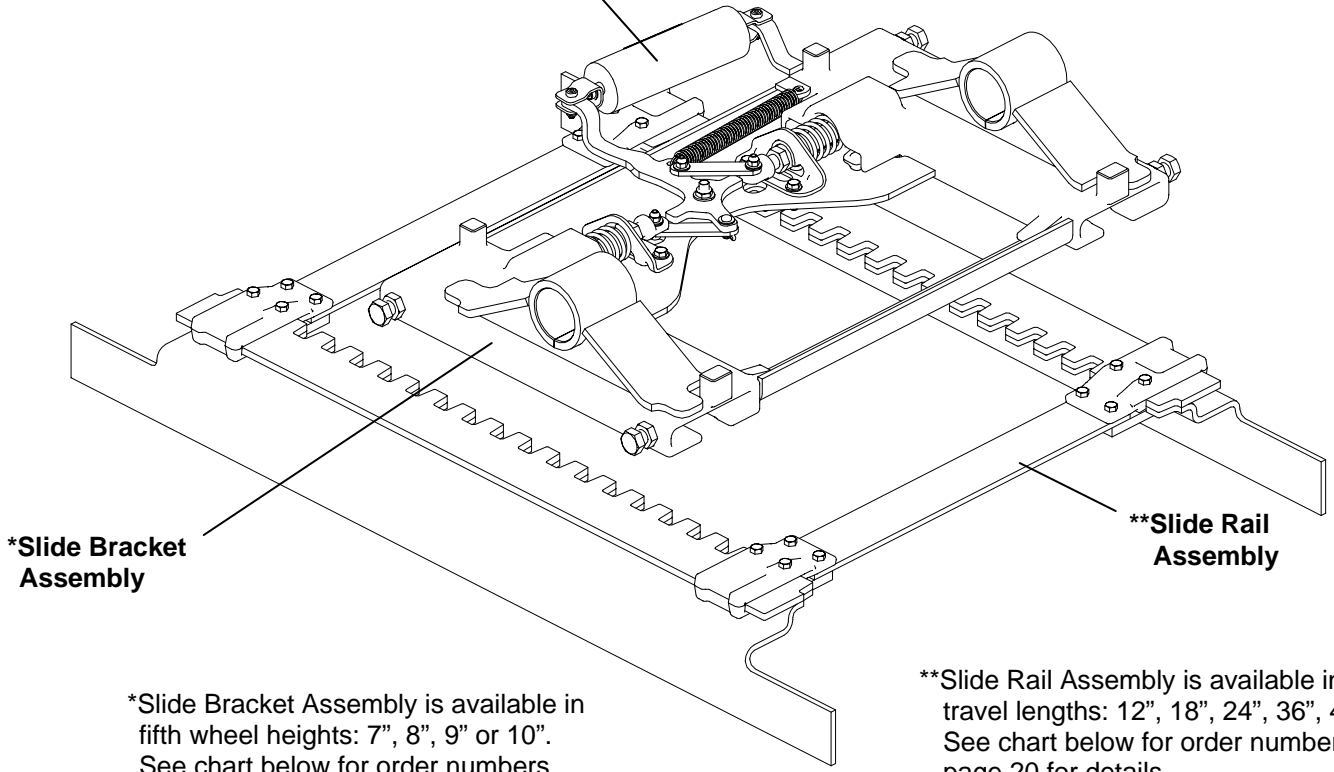

Air cylinder not included, order  
SK 75015-03 (see pg. 34)

\*Slide Bracket Assembly is available in fifth wheel heights: 7", 8", 9" or 10". See chart below for order numbers and see page 19 for details.

\*\*Slide Rail Assembly is available in standard travel lengths: 12", 18", 24", 36", 48". See chart below for order numbers and see page 20 for details.

<b>To Order Slide Bracket Assembly Only</b>	
<b>JOIST</b> Order Number	Height
B7P	7" F.W. Height
B8P	8" F.W. Height
B9P	9" F.W. Height
B10P	10" F.W. Height

<b>To Order Slide Rail Assembly Only</b>	
<b>JOIST</b> Order Number	Travel
SK 75039-12	12" Travel
SK 75039-18	18" Travel
SK 75039-24	24" Travel
SK 75039-36	36" Travel
SK 75039-48	48" Travel