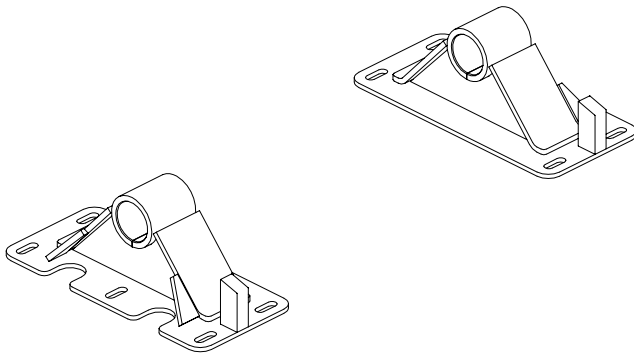

Outboard Flat Plate Mounting Bracket *	
JOIST Order Number	Height
DB6X	6" F.W. Height
DB7X	7" F.W. Height
DB8X	8" F.W. Height
DB9X	9" F.W. Height

Outboard Plate Mount Mounting Bracket *	
JOIST Order Number	Height
PM6X	6" F.W. Height
PM7X	7" F.W. Height
PM8X	8" F.W. Height
PM9X	9" F.W. Height

Inboard Angle Mounting Bracket *	
JOIST Order Number	Height
AM6G**	6" F.W. Height
AM7G**	7" F.W. Height
AM8G**	8" F.W. Height
AM9G**	9" F.W. Height

**For other frame widths change "G" to appropriate shown on page 25. (e.g. AM6C)

Bracket * for Mounting Angle	
JOIST Order Number	Height
XM6X	6" F.W. Height
XM7X	7" F.W. Height
XM8X	8" F.W. Height
XM9X	9" F.W. Height

*Pins, bushings & collars not included when ordering brackets only.