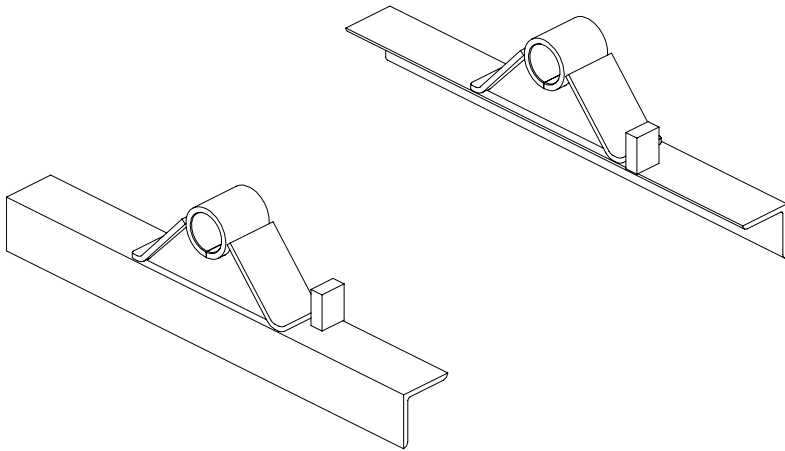

Outboard Flat Plate Mounting Bracket *	
JOIST Order Number	Height
DB6X	6" F.W. Height
DB7X	7" F.W. Height
DB8X	8" F.W. Height
DB9X	9" F.W. Height

Outboard Plate Mount Mounting Bracket *	
JOIST Order Number	Height
PM6X	6" F.W. Height
PM7X	7" F.W. Height
PM8X	8" F.W. Height
PM9X	9" F.W. Height

Inboard Angle Mounting Bracket *	
JOIST Order Number	Height
AM6G**	6" F.W. Height
AM7G**	7" F.W. Height
AM8G**	8" F.W. Height
AM9G**	9" F.W. Height

**For other frame widths change "G" to appropriate shown on page 25. (e.g. AM6C)

Bracket * for Mounting Angle	
JOIST Order Number	Height
XM6X	6" F.W. Height
XM7X	7" F.W. Height
XM8X	8" F.W. Height
XM9X	9" F.W. Height

*Pins, bushings & collars not included when ordering brackets only.