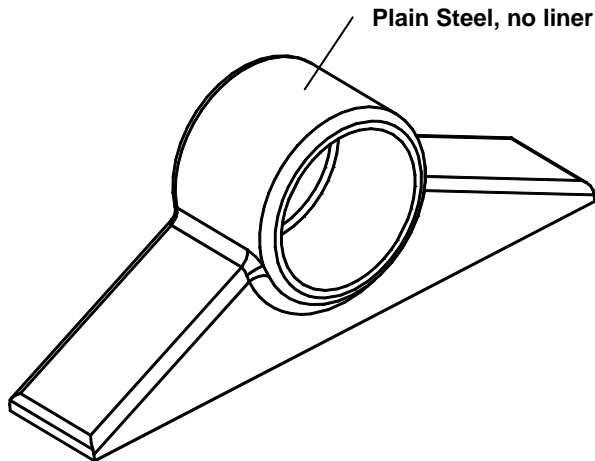

Old Fontaine Bracket Style

Use RED collar
Part #SK-79048-02

New Fontaine Bracket Style

Use BLUE collar
Part #SK-79048-06