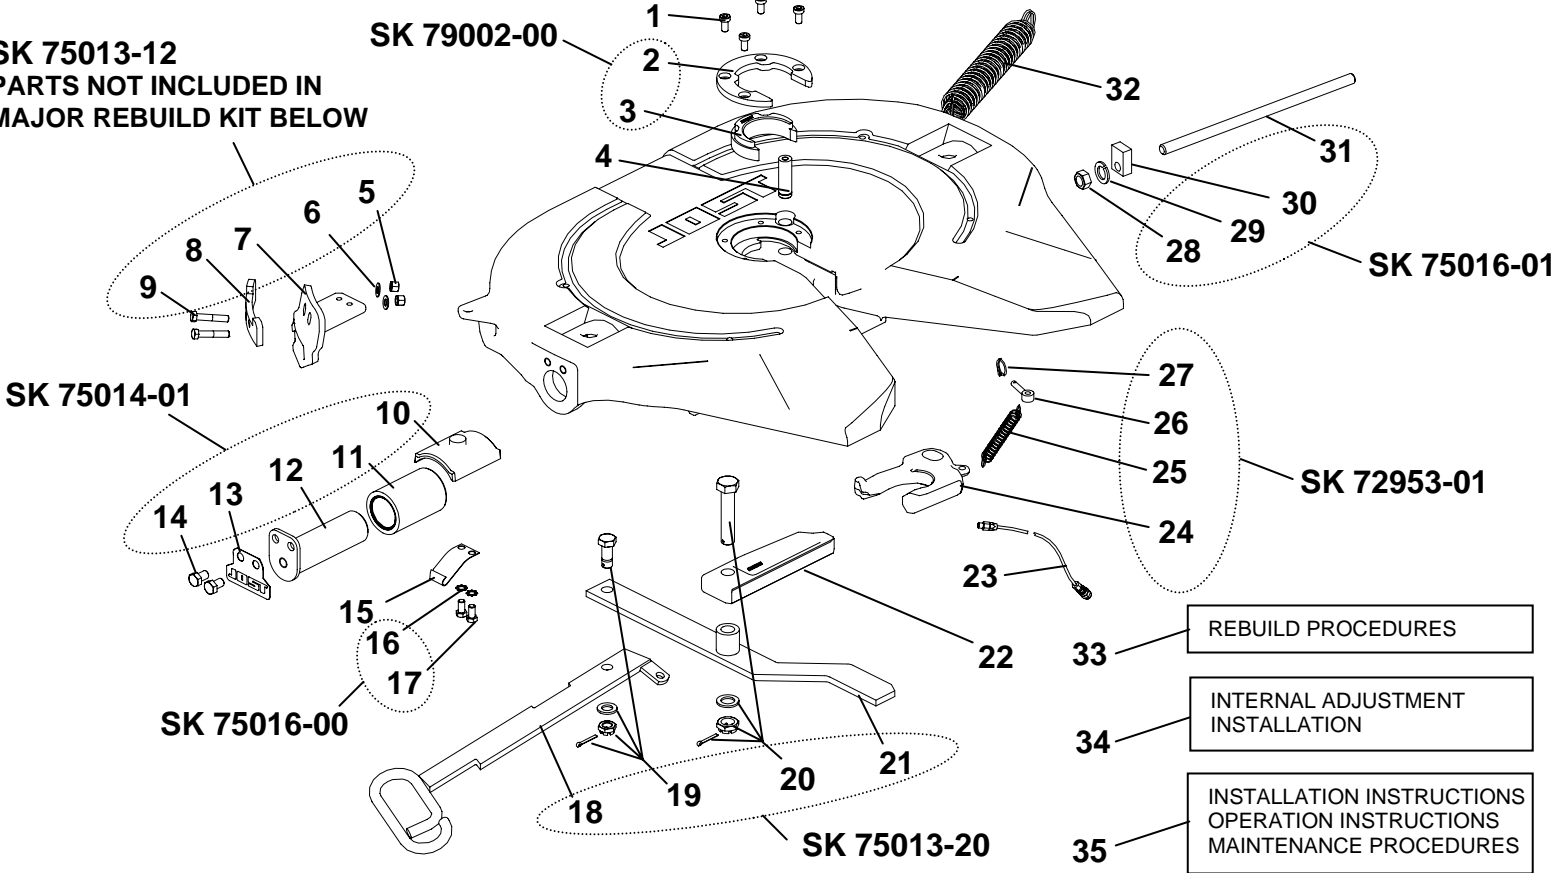

SK 75013-12
PARTS NOT INCLUDED IN
MAJOR REBUILD KIT BELOW

Item	Description	Part No.	Item	Description	Part No.
1	Cushion ring bolt	SK 73121-55	18	Release handle	SK 73105-15
2	Retainer	SK 3105-93	19	Pivot bolt assembly	SK 71513
3	Cushion ring insert	SK 3105-92	20	Locking bar bolt assembly	SK 73221-01
4	Lock jaw pivot pin	SK 72106-67	21	Drop handle release arm	SK 79024-03
5	3/8-16 Lock nut	SK 70401-02	22	Locking bar	SK 3205-06
6	Flat washer	SK 70302-05	23	Lubricating kit	SK 73108-02
7	Drop handle guide	SK 79024-02	24	Lock jaw	SK 1489LZ
8	Cover plate	SK 79024-01	25	Lock jaw spring	SK 847
9	3/8-16 x 2" lg. Hex bolt	SK 70202-14	26	Eye bolt	SK 2106-69
10	Collar	SK 3105-95	27	Ring	SK 2106-70
11	Bushing	SK 2905-94	28	Jam nut	NT 0000201
12	Bracket pin	SK 79011-03	29	Lock Washer	SK 70303-63
13	Tab washer	SK 73104-47	30	Guide piece	SK 73205-07
14	1/2-13 x 3/4 lg. Hex bolt	SK 70202-15	31	Internal Adjusting screw	SK 79010-02
15	Drop handle plate spring	SK 70993-01	32	Double tension spring	SK 3105-20
16	External tooth lock washer	SK 70301-00	33	Rebuild Procedures	LT JSK37-03
17	3/8-16 x 3/4 lg. Hex bolt	SK 73121-28B	34	Internal Adjustment Installation	LT JSK37-06
			35	Info Pack	SK 75020-06

Major Rebuild Kit		Minor Rebuild Kit	
Complete Topplate - L.H. Only Includes Items 1-4 & 10-34 above		Cushion and Lock Jaw - L.H. Only Includes Items 1-4 & 23-27 above	
JOIST Order Number	Weight	JOIST Order Number	Weight
SK 75013-06	33 lbs.	SK 75013-07	6 lbs.