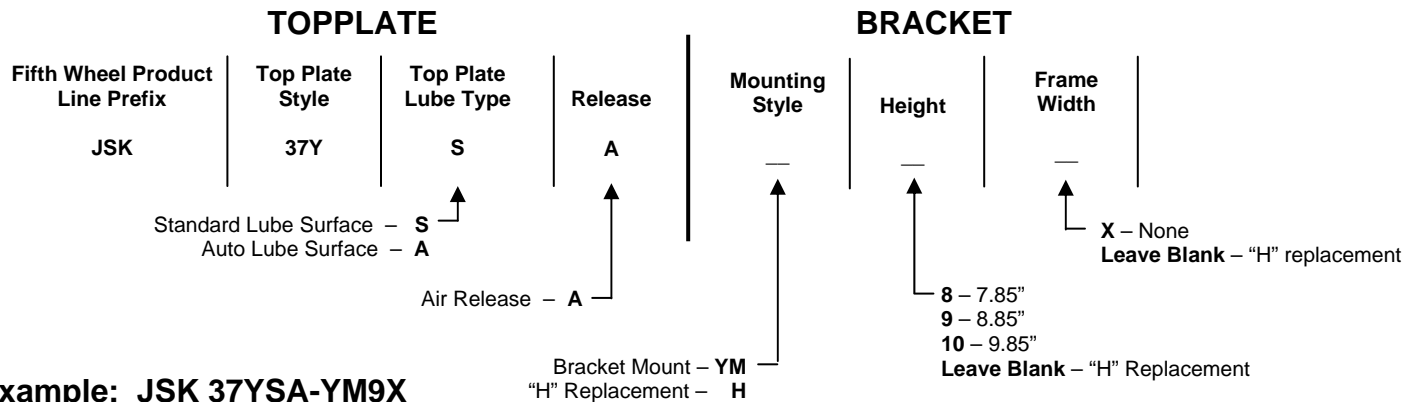

Announcing the next *EVOLUTION* in
Yard Spotter Fifth Wheel design

JSK 37Y

YARD SPOTTER FIFTH WHEEL

Capacity:

50,000 maximum vertical load.
150,000 maximum drawbar pull.

Features:

- Get the latest **JOST** Technology
- Designed for use in yard spotter applications requiring a semi-oscillating fifth wheel.
- Replaceable wear areas, replace the wear items *NOT* the fifth wheel.
- Fully rebuildable on the tractor.
- Remote grease fitting for the lock and can be spec'd to incorporate an auto-lube system.
- The Jost JSK 37Y is also designed to retrofit the competitive Holland™ FW35-03344 series

To Order:

Example: JSK 37YSA-YM9X

Item	Description	Part No.	Item	Description	Part No.	Item	Description	Part No.
1	Cushion ring bolt	SK 73121-55	14	Release arm asm	SK 79016-62	27	LH Throat guide	SK 79052-02
2	Cushion Ring	SK 79002-01	15	Locking bar	SK 3205-06	28	RH Throat guide	SK 79052-01
3	Lock jaw pivot pin	SK 72106-67	16	LH Lock jaw	SK 1489LZ	29	Guide piece	SK 73205-07
4	Collar	SK 73105-95	17	Lock jaw spring	SK 847	30	Adjusting screw w/nut	SK 79010-05
5	Bushing	SK 79016-75	18	Eye bolt	SK 2106-69	31	Lubricating kit	SK 3108-02
6	Bracket pin	SK 73104-05	19	Ring	SK 2106-70	32	Double tension spring	SK 3105-20
7	Tab washer	SK 73104-47	20	Cylinder clevis	SK 79020-06	33	Steel wear plate set	SK 79005-27
8	3/8-16 Hex bolt	SK 73121-28B	21	Clevis pin	SK 70105-01	34	1/2-13 Lock nut	SK 70401-03
9	Lock/Unlock plate	SK 79016-22	22	Cylinder	SK 79020-04	35	3/8-16 Hex Bolt	SK 70202-32
10	5/16-18 SHCS	SK 70204-08	23	Clevis pin	SK 70102-08	36	External tooth washer	SK 70301-02
11	Flat washer	SK 70302-02	24	Cotter pin	SK 70101-03	37	1/2-13 jam nut	SK 70403-03
12	Pivot bolt kit	SK 71513	25	Cylinder bracket	SK 79016-71	38	Collar plate	SK 79048-07-1
13	Locking bar bolt kit	SK 73221-01	26	Washer	SK 70302-03			