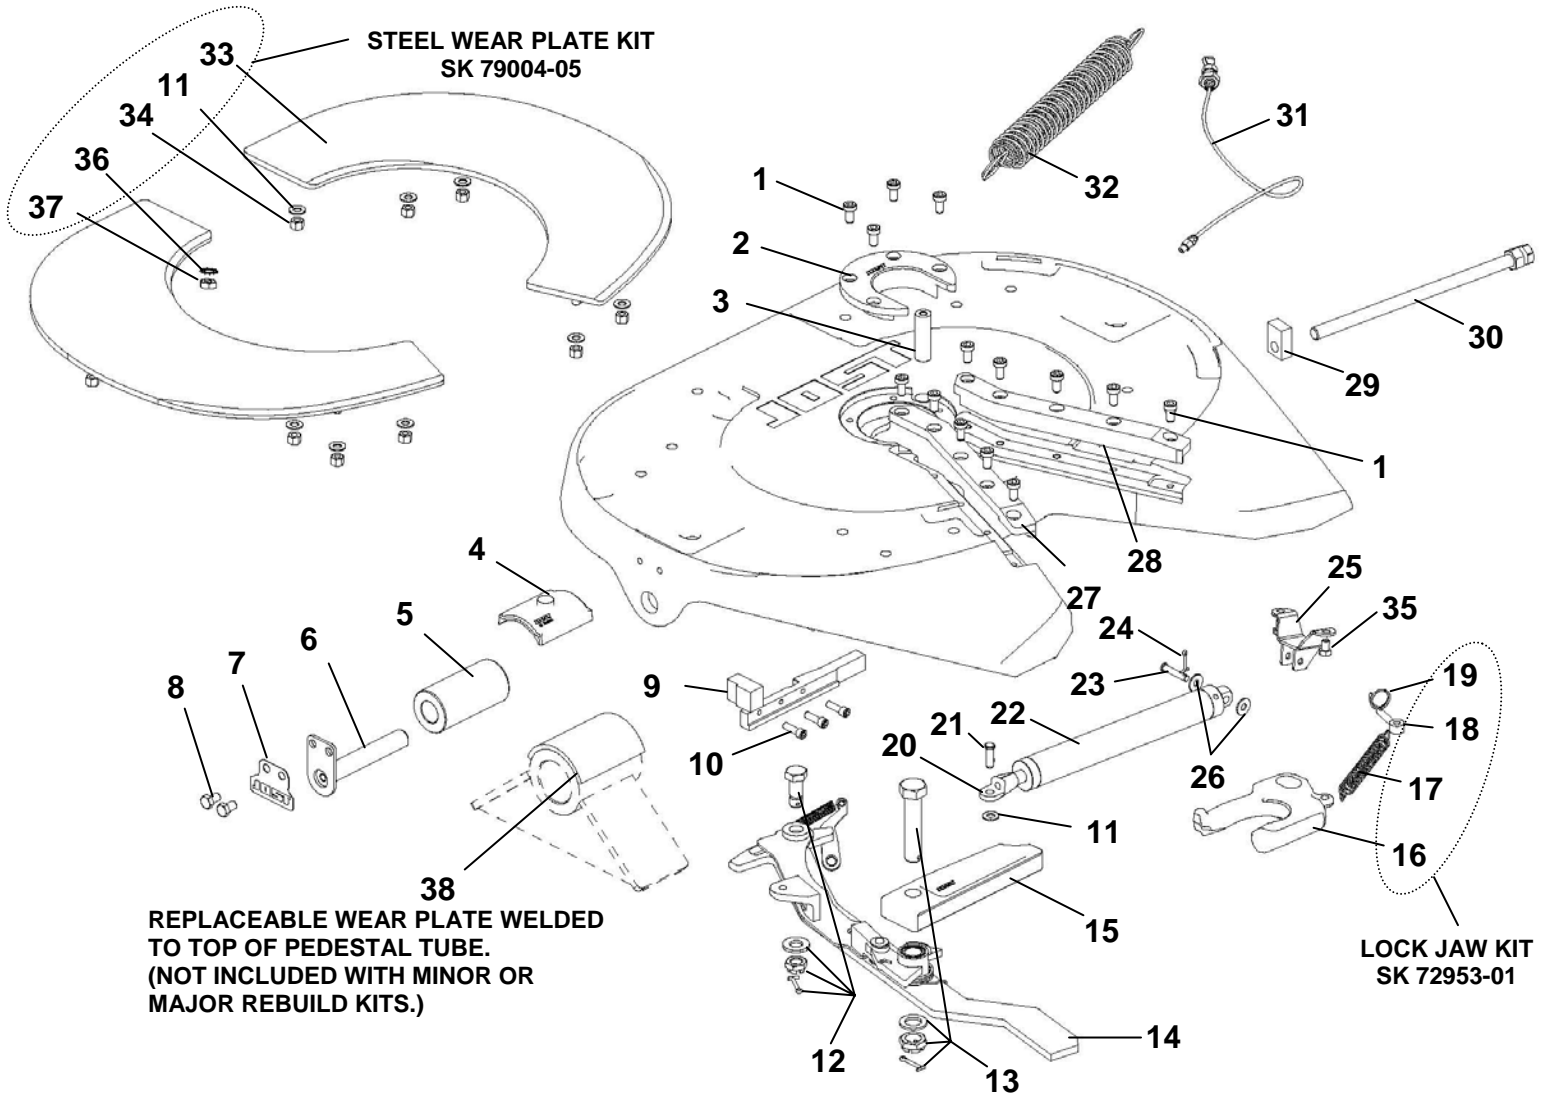

Announcing the next *EVOLUTION* in
Yard Spotter Fifth Wheel design

JSK 37Y

YARD SPOTTER FIFTH WHEEL

Capacity:

50,000 maximum vertical load.
150,000 maximum drawbar pull.

Features:

- Get the latest **JOST** Technology
- Designed for use in yard spotter applications requiring a semi-oscillating fifth wheel.
- Replaceable wear areas, replace the wear items *NOT* the fifth wheel.
- Fully rebuildable on the tractor.
- Remote grease fitting for the lock and can be spec'd to incorporate an auto-lube system.
- The Jost JSK 37Y is also designed to retrofit the competitive Holland™ FW35-03344 series

To Order:

Example: JSK 37YSA-YM9X

Item	Description	Part No.	Item	Description	Part No.	Item	Description	Part No.
1	Cushion ring bolt	SK 73121-55	14	Release arm asm	SK 79016-62	27	LH Throat guide	SK 79052-02
2	Cushion Ring	SK 79002-01	15	Locking bar	SK 3205-06	28	RH Throat guide	SK 79052-01
3	Lock jaw pivot pin	SK 72106-67	16	LH Lock jaw	SK 1489LZ	29	Guide piece	SK 73205-07
4	Collar	SK 73105-95	17	Lock jaw spring	SK 847	30	Adjusting screw w/nut	SK 79010-05
5	Bushing	SK 79016-75	18	Eye bolt	SK 2106-69	31	Lubricating kit	SK 3108-02
6	Bracket pin	SK 73104-05	19	Ring	SK 2106-70	32	Double tension spring	SK 3105-20
7	Tab washer	SK 73104-47	20	Cylinder clevis	SK 79020-06	33	Steel wear plate set	SK 79005-27
8	3/8-16 Hex bolt	SK 73121-28B	21	Clevis pin	SK 70105-01	34	1/2-13 Lock nut	SK 70401-03
9	Lock/Unlock plate	SK 79016-22	22	Cylinder	SK 79020-04	35	3/8-16 Hex Bolt	SK 70202-32
10	5/16-18 SHCS	SK 70204-08	23	Clevis pin	SK 70102-08	36	External tooth washer	SK 70301-02
11	Flat washer	SK 70302-02	24	Cotter pin	SK 70101-03	37	1/2-13 jam nut	SK 70403-03
12	Pivot bolt kit	SK 71513	25	Cylinder bracket	SK 79016-71	38	Collar plate	SK 79048-07-1
13	Locking bar bolt kit	SK 73221-01	26	Washer	SK 70302-03			