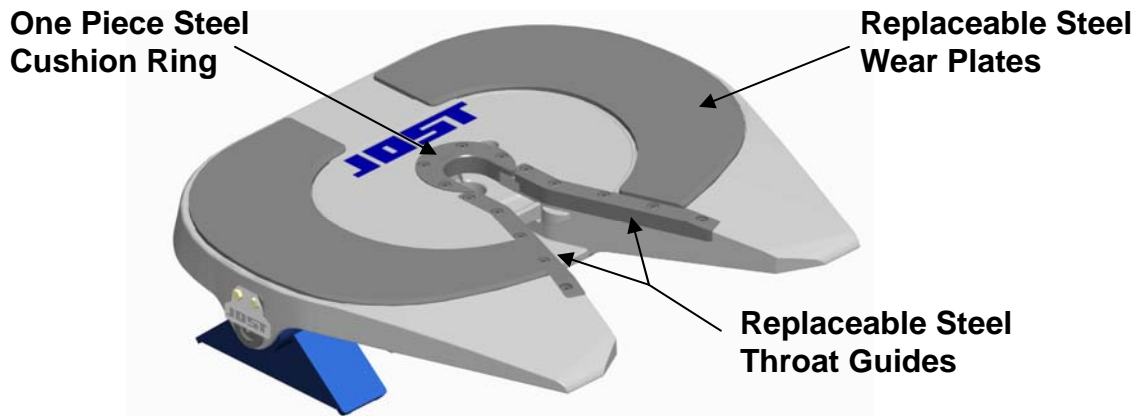

Announcing the next *EVOLUTION* in
Yard Spotter Fifth Wheel design

JSK 37Y

YARD SPOTTER FIFTH WHEEL

Capacity:

50,000 maximum vertical load.
150,000 maximum drawbar pull.

Features:

- Get the latest **JOST** Technology
- Designed for use in yard spotter applications requiring a semi-oscillating fifth wheel.
- Replaceable wear areas, replace the wear items *NOT* the fifth wheel.
- Fully rebuildable on the tractor.
- Remote grease fitting for the lock and can be spec'd to incorporate an auto-lube system.
- The Jost JSK 37Y is also designed to retrofit the competitive Holland™ FW35-03344 series

To Order:

Example: JSK 37YSA-YM9X

Item	Description	Part No.	Item	Description	Part No.	Item	Description	Part No.
1	Cushion ring bolt	SK 73121-55	14	Release arm asm	SK 79016-62	27	LH Throat guide	SK 79052-02
2	Cushion Ring	SK 79002-01	15	Locking bar	SK 3205-06	28	RH Throat guide	SK 79052-01
3	Lock jaw pivot pin	SK 72106-67	16	LH Lock jaw	SK 1489LZ	29	Guide piece	SK 73205-07
4	Collar	SK 73105-95	17	Lock jaw spring	SK 847	30	Adjusting screw w/nut	SK 79010-05
5	Bushing	SK 79016-75	18	Eye bolt	SK 2106-69	31	Lubricating kit	SK 3108-02
6	Bracket pin	SK 73104-05	19	Ring	SK 2106-70	32	Double tension spring	SK 3105-20
7	Tab washer	SK 73104-47	20	Cylinder clevis	SK 79020-06	33	Steel wear plate set	SK 79005-27
8	3/8-16 Hex bolt	SK 73121-28B	21	Clevis pin	SK 70105-01	34	1/2-13 Lock nut	SK 70401-03
9	Lock/Unlock plate	SK 79016-22	22	Cylinder	SK 79020-04	35	3/8-16 Hex Bolt	SK 70202-32
10	5/16-18 SHCS	SK 70204-08	23	Clevis pin	SK 70102-08	36	External tooth washer	SK 70301-02
11	Flat washer	SK 70302-02	24	Cotter pin	SK 70101-03	37	1/2-13 jam nut	SK 70403-03
12	Pivot bolt kit	SK 71513	25	Cylinder bracket	SK 79016-71	38	Collar plate	SK 79048-07-1
13	Locking bar bolt kit	SK 73221-01	26	Washer	SK 70302-03			