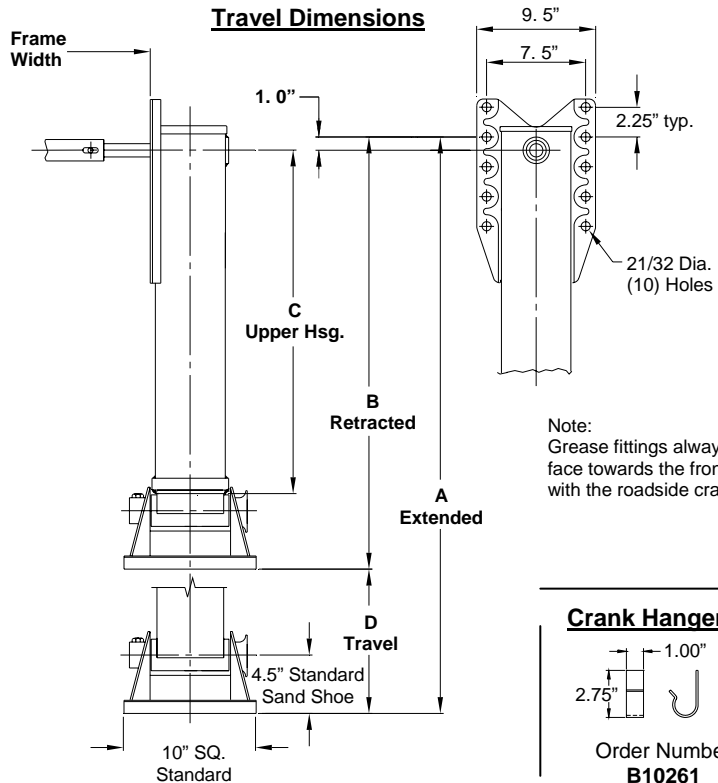

## Cross Shaft

B10363.59.4

Inside Mount - B10363  
Outside Mount - B10066

Length (in)  
Standard Inside Mount= 56.5"  
Standard Outside Mount= 68.4"  
(If other length is desired see note).

Inside Mount Example: 78.9" - 19.5" = 59.4"  
Frame Width = 78.9" Overall Length = 59.4"

Note:  
Cross Shaft Length =  
Frame width - 19.5" (for Inside mount)  
- 7.6" (for outside mount)

## Travel Dimensions

## Crank

C10592.1

Standard - C10592  
Sidefold - C10591

Length  
1 - 5 1/4"  
2 - 8 1/4" (Standard)  
3 - 10 1/2"  
4 - 17 3/4"  
5 - 14 3/4"

| D Travel | Standard Footwear |              | Low Profile (Sand Shoe) |              | Low Profile (Cushion Foot) |              | C Upper Hsg. |
|----------|-------------------|--------------|-------------------------|--------------|----------------------------|--------------|--------------|
|          | A1-Extended       | B1-Retracted | A2-Extended             | B2-Retracted | A3-Extended                | B3-Retracted |              |
| 14"      | 42 5/8"           | 28 5/8"      | 40 1/8"                 | 26 1/8"      | 39 3/4"                    | 25 3/4"      | 21 15/16"    |
| 17"      | 48 5/8"           | 31 5/8"      | 46 1/8"                 | 29 1/8"      | 45 3/4"                    | 28 3/4"      | 24 15/16"    |
| 19"      | 52 5/8"           | 33 5/8"      | 50 1/8"                 | 31 1/8"      | 49 3/4"                    | 30 3/4"      | 26 15/16"    |