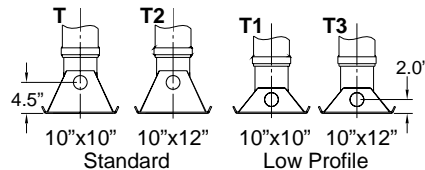

Options

A44

14 - 14" Travel  
17 - 17" Travel  
19 - 19" Travel

05 - Removable crank  
38 - Removable cushion foot for G or G3

†Leave Blank for Both Legs  
R.H. Two Speed Leg - R  
L.H. One Speed Leg - L

† When ordering both legs; crank, crank hanger, brace lugs and a cross shaft are included but need to be specified (see below).

## Cross Shaft

B10363.59.4

Inside Mount - B10363  
Outside Mount - B10066

Length (in)  
Standard Inside Mount= 56.5"  
Standard Outside Mount= 68.4"  
(If other length is desired see note).

Inside Mount Example: 78.9" - 19.5" = 59.4"  
Frame Width = 78.9" Overall Length = 59.4"

Note:  
Cross Shaft Length =  
Frame width - 19.5" (for Inside mount)  
- 7.6" (for outside mount)