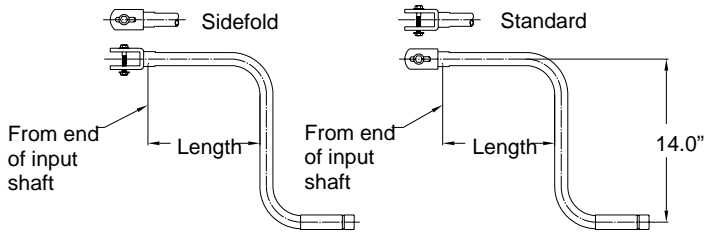

Crank

C10592.1

Standard - C10592
Sidefold - C10591

Length
1 - 5 1/4"
2 - 8 1/4" (Standard)
3 - 10 1/2"
4 - 17 3/4"
5 - 14 3/4"

D Travel	Standard Footwear		Low Profile (Sand Shoe)		Low Profile (Cushion Foot)		C Upper Hsg.
	A1-Extended	B1-Retracted	A2-Extended	B2-Retracted	A3-Extended	B3-Retracted	
14"	42 5/8"	28 5/8"	40 1/8"	26 1/8"	39 3/4"	25 3/4"	21 15/16"
17"	48 5/8"	31 5/8"	46 1/8"	29 1/8"	45 3/4"	28 3/4"	24 15/16"
19"	52 5/8"	33 5/8"	50 1/8"	31 1/8"	49 3/4"	30 3/4"	26 15/16"

The right to alter specifications is reserved.

1770 Hayes Street
Grand Haven, MI 49417
www.jostinternational.com

Ph. (616) 846-7700 (800) 253-5105
Fax (616) 846-0310

LT LG440-01 RevE