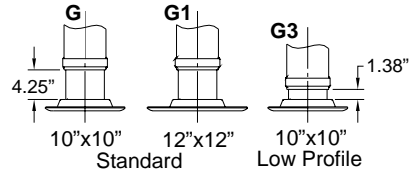

†Leave Blank for Both Legs
R.H. Two Speed Leg - R
L.H. One Speed Leg - L

† When ordering both legs; crank, crank hanger, brace lugs and a cross shaft are included but need to be specified (see below).

"G" Series - Cushion Foot

"T" Series - Sand Shoe