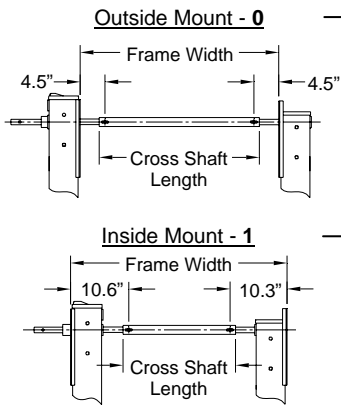

MAGNUM LANDING GEAR

www.jostinternational.com

A440R T1 17 38

Landing Gear Product Line Prefix

Mounting Style

Leg Speed

Footwear

Travel

Options

A44

14 - 14" Travel
17 - 17" Travel
19 - 19" Travel

05 - Removable crank
38 - Removable cushion foot for G or G3