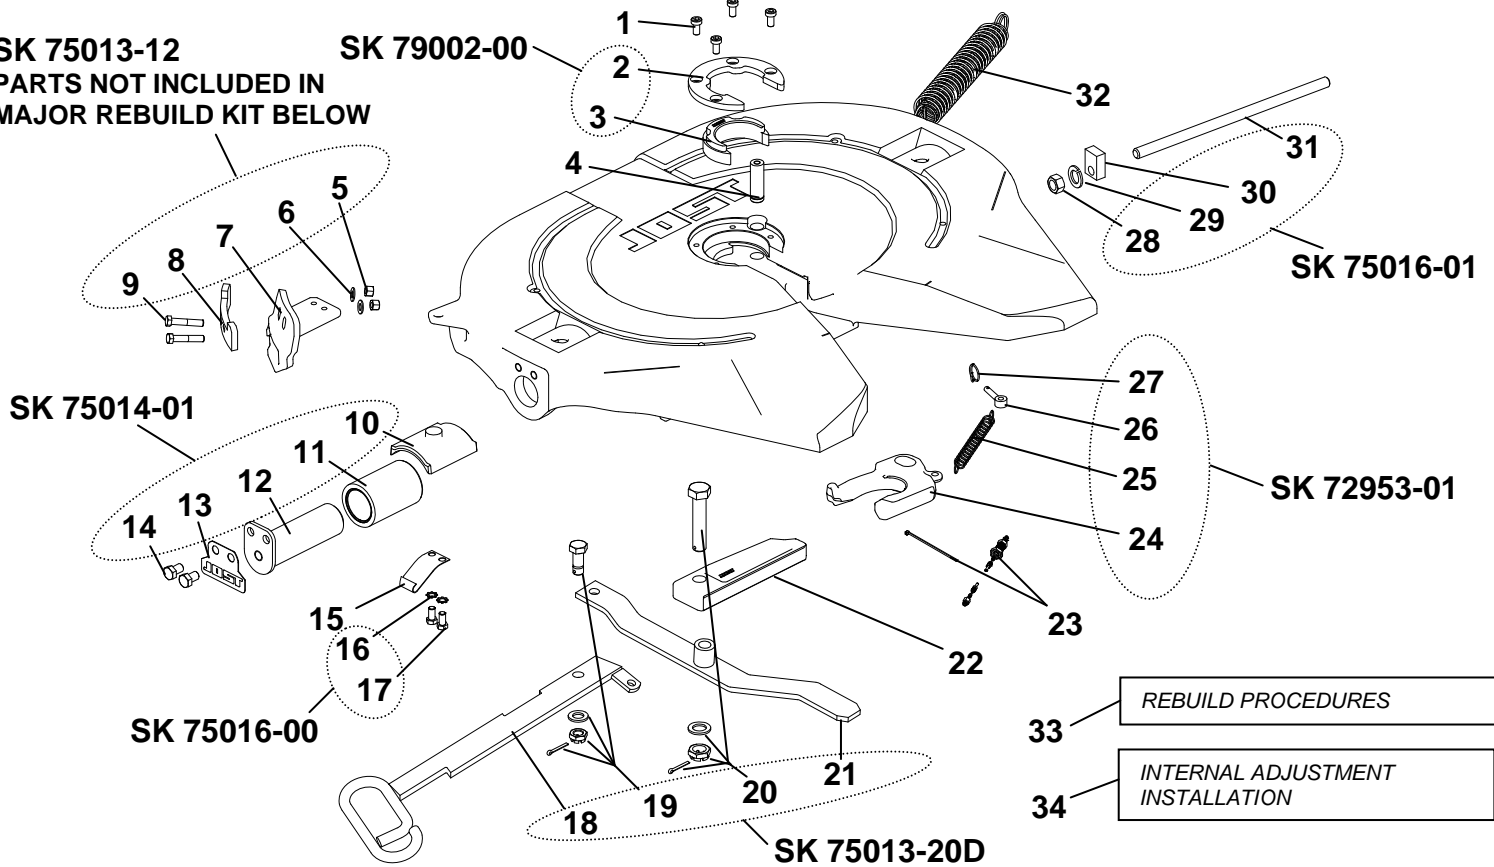

SK 75013-12
PARTS NOT INCLUDED IN
MAJOR REBUILD KIT BELOW

Item	Description	Part No.	Item	Description	Part No.
1	Cushion ring bolt	SK 73121-55	18	Release handle	SK 73105-15
2	Retainer	SK 3105-93	19	Pivot bolt assembly	SK 71513
3	Cushion ring insert	SK 3105-92	20	Locking bar bolt assembly	SK 73221-01
4	Lock jaw pivot pin	SK 72106-67	21	Drop handle release arm	SK 79024-03
5	3/8-16 Lock nut	SK 70401-02	22	Locking bar	SK 3205-06
6	Flat washer	SK 70302-05	23	Lubricating kit	SK 3108-02
7	Drop handle guide	SK 79024-02	24	Lock jaw	SK 1489LZ
8	Cover plate	SK 79024-01	25	Lock jaw spring	SK 847
9	3/8-16 x 2" lg. Hex bolt	SK 70202-14	26	Eye bolt	SK 2106-69
10	Collar	SK 3105-95	27	Ring	SK 2106-70
11	Bushing	SK 2905-94	28	Jam nut	NT 0000201
12	Bracket pin	SK 79011-03	29	Lock Washer	SK 70303-63
13	Tab washer	SK 73104-47	30	Guide piece	SK 73205-07
14	1/2-13 x 3/4 lg. Hex bolt	SK 70202-15	31	Internal Adjusting screw	SK 79010-02
15	Drop handle plate spring	SK 70993-01	32	Double tension spring	SK 3105-20
16	External tooth lock washer	SK 70301-00	33	Rebuild Instructions	LT JSK37-03
17	3/8-16 x 3/4 lg. Hex bolt	SK 73121-28B	34	Internal Adjustment Installation	LT JSK37-06

Major Rebuild Kit		Minor Rebuild Kit	
Complete Topplate - L.H. Only <i>Includes Items 1-4 & 10-34 above</i>		Cushion and Lock Jaw - L.H. Only <i>Includes Items 1-4 & 23-27 above</i>	
JOST Order Number	Weight	JOST Order Number	Weight
SK 75013-11	33 lbs.	SK 73221-50Z	6 lbs.